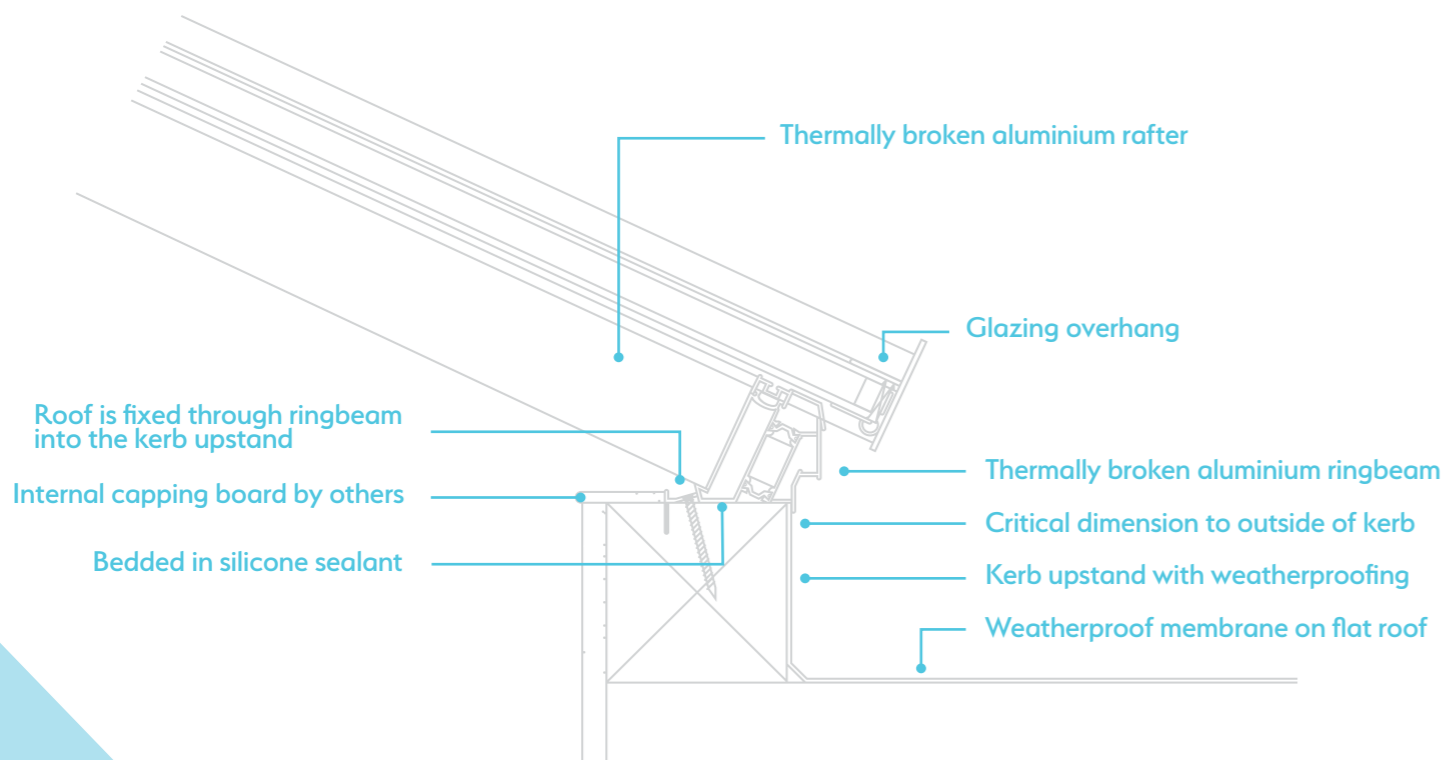

LANTERN KERB DETAIL