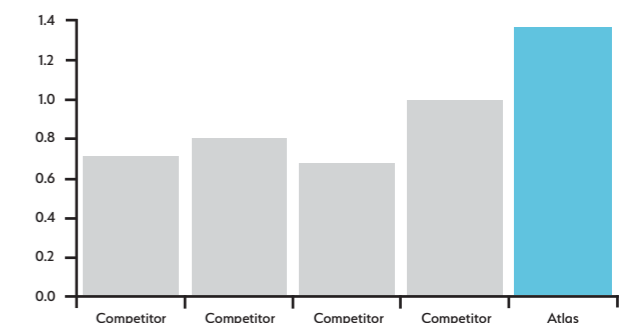

Key Benefits

With thermal insulation performance that's twice as good as the competition, enjoy:

- Comfortable, year-round room use
- Reduced risk of condensation
- Lower heating and air conditioning bills

Kn/m2 (Wind and Snowloading Values)

Sunshield Blue

The ultimate in performance glass

Sunshield Blue brings the best performance glazing you can get. With its blue tint and premium abilities, Sunshield Blue is our ultimate performance glazing.

Technical Specification

High technology solutions for today's roofs

All Atlas roof double glazed units incorporate toughened safety glass and are manufactured to the highest British and European Standards, accredited to BS EN 1279 parts 2 & 3 and BS EN 12150.

	Sunshield Blue Double Glazing	Blue Solar Triple Glazing	Blue Solar Double Glazing
U Value	1.0	0.6	1.2
Solar Factor	18%	40%	46%
Visible Light Transmission	24%	51%	56%
Heat Reflection	82%	60%	54%
UV Protection	91%	88%	80%
Easy Clean Coating	Inc	Inc	Inc
Cavity Fill	Argon	Argon	Argon
Blue Tint	Inc	Inc	Inc

Additional glass options are available on request e.g. acoustic glass and privacy glass