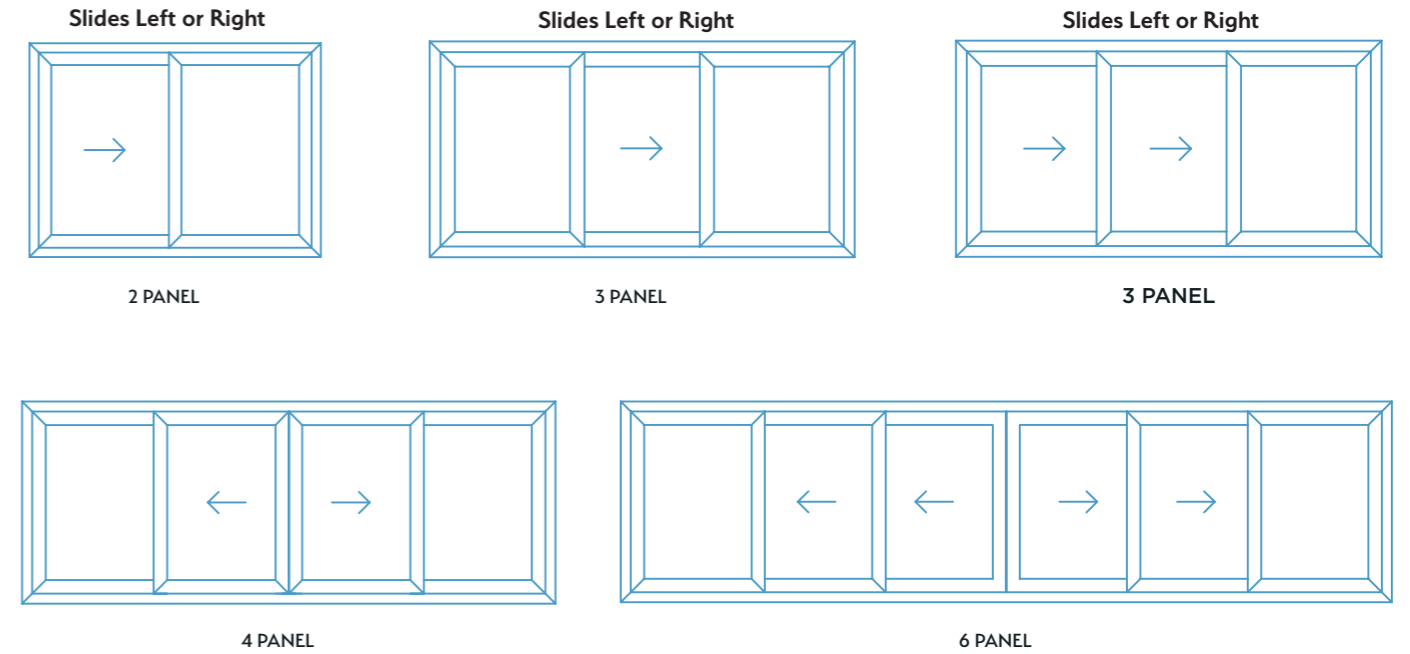

SLIDING DOORS CONFIGURATIONS

Offered in configurations of two, three, four or six panels, our patio doors are equipped with either double-glazed or triple-glazed glass. They feature double-track or triple-track systems, incorporating specialised sliding mechanisms that ensure effortless opening. A slim interlock option is also available.

Max o/a Height Per Sash 2700mm
Standard Max Sash Weight 200kg
Upgrade Max Sash Weight 250kg