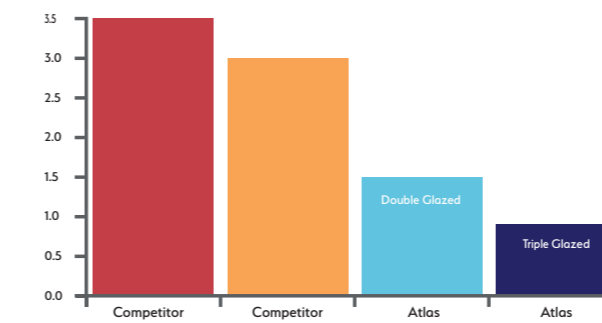

With self-cleaning technology as standard, the glass will require less maintenance.

Solar control glass

This intelligent glass reflects over 54% of the sun's solar energy, so our conservatories won't become unbearably hot in summer. Solar glare is reduced too, creating a beautifully ambient environment.

A combination of low emissivity inner glass and argon gas filling means the Atlas solar control glass gives twice the insulation of ordinary double glazing, which reduces energy costs and keeps our conservatories warmer in winter.

Available in neutral, blue and green.

Self-cleaning glass

Enjoy effortless maintenance with advanced self-cleaning technology.

A specially designed microscopic film harnesses daylight and rainwater to break down and wash away dirt and grime.

Using both UV light and natural rainfall, this innovative coating keeps windows cleaner for longer—reducing the need for manual cleaning, particularly in hard-to-reach or high-up areas.

Our Atlas Roofs Benefit From Supreme Strength:

- Ability to withstand 33% greater 'live loads' such as snow or wind than other roofs
- Larger span roofs are reinforced internally—meaning no unsightly 'bolster bars'
- Peace of mind with the investment in a roof that can be admired for many years

Twice as Efficient

U Values of Rafters of Leading Conservatory Manufactures (W/m2K)