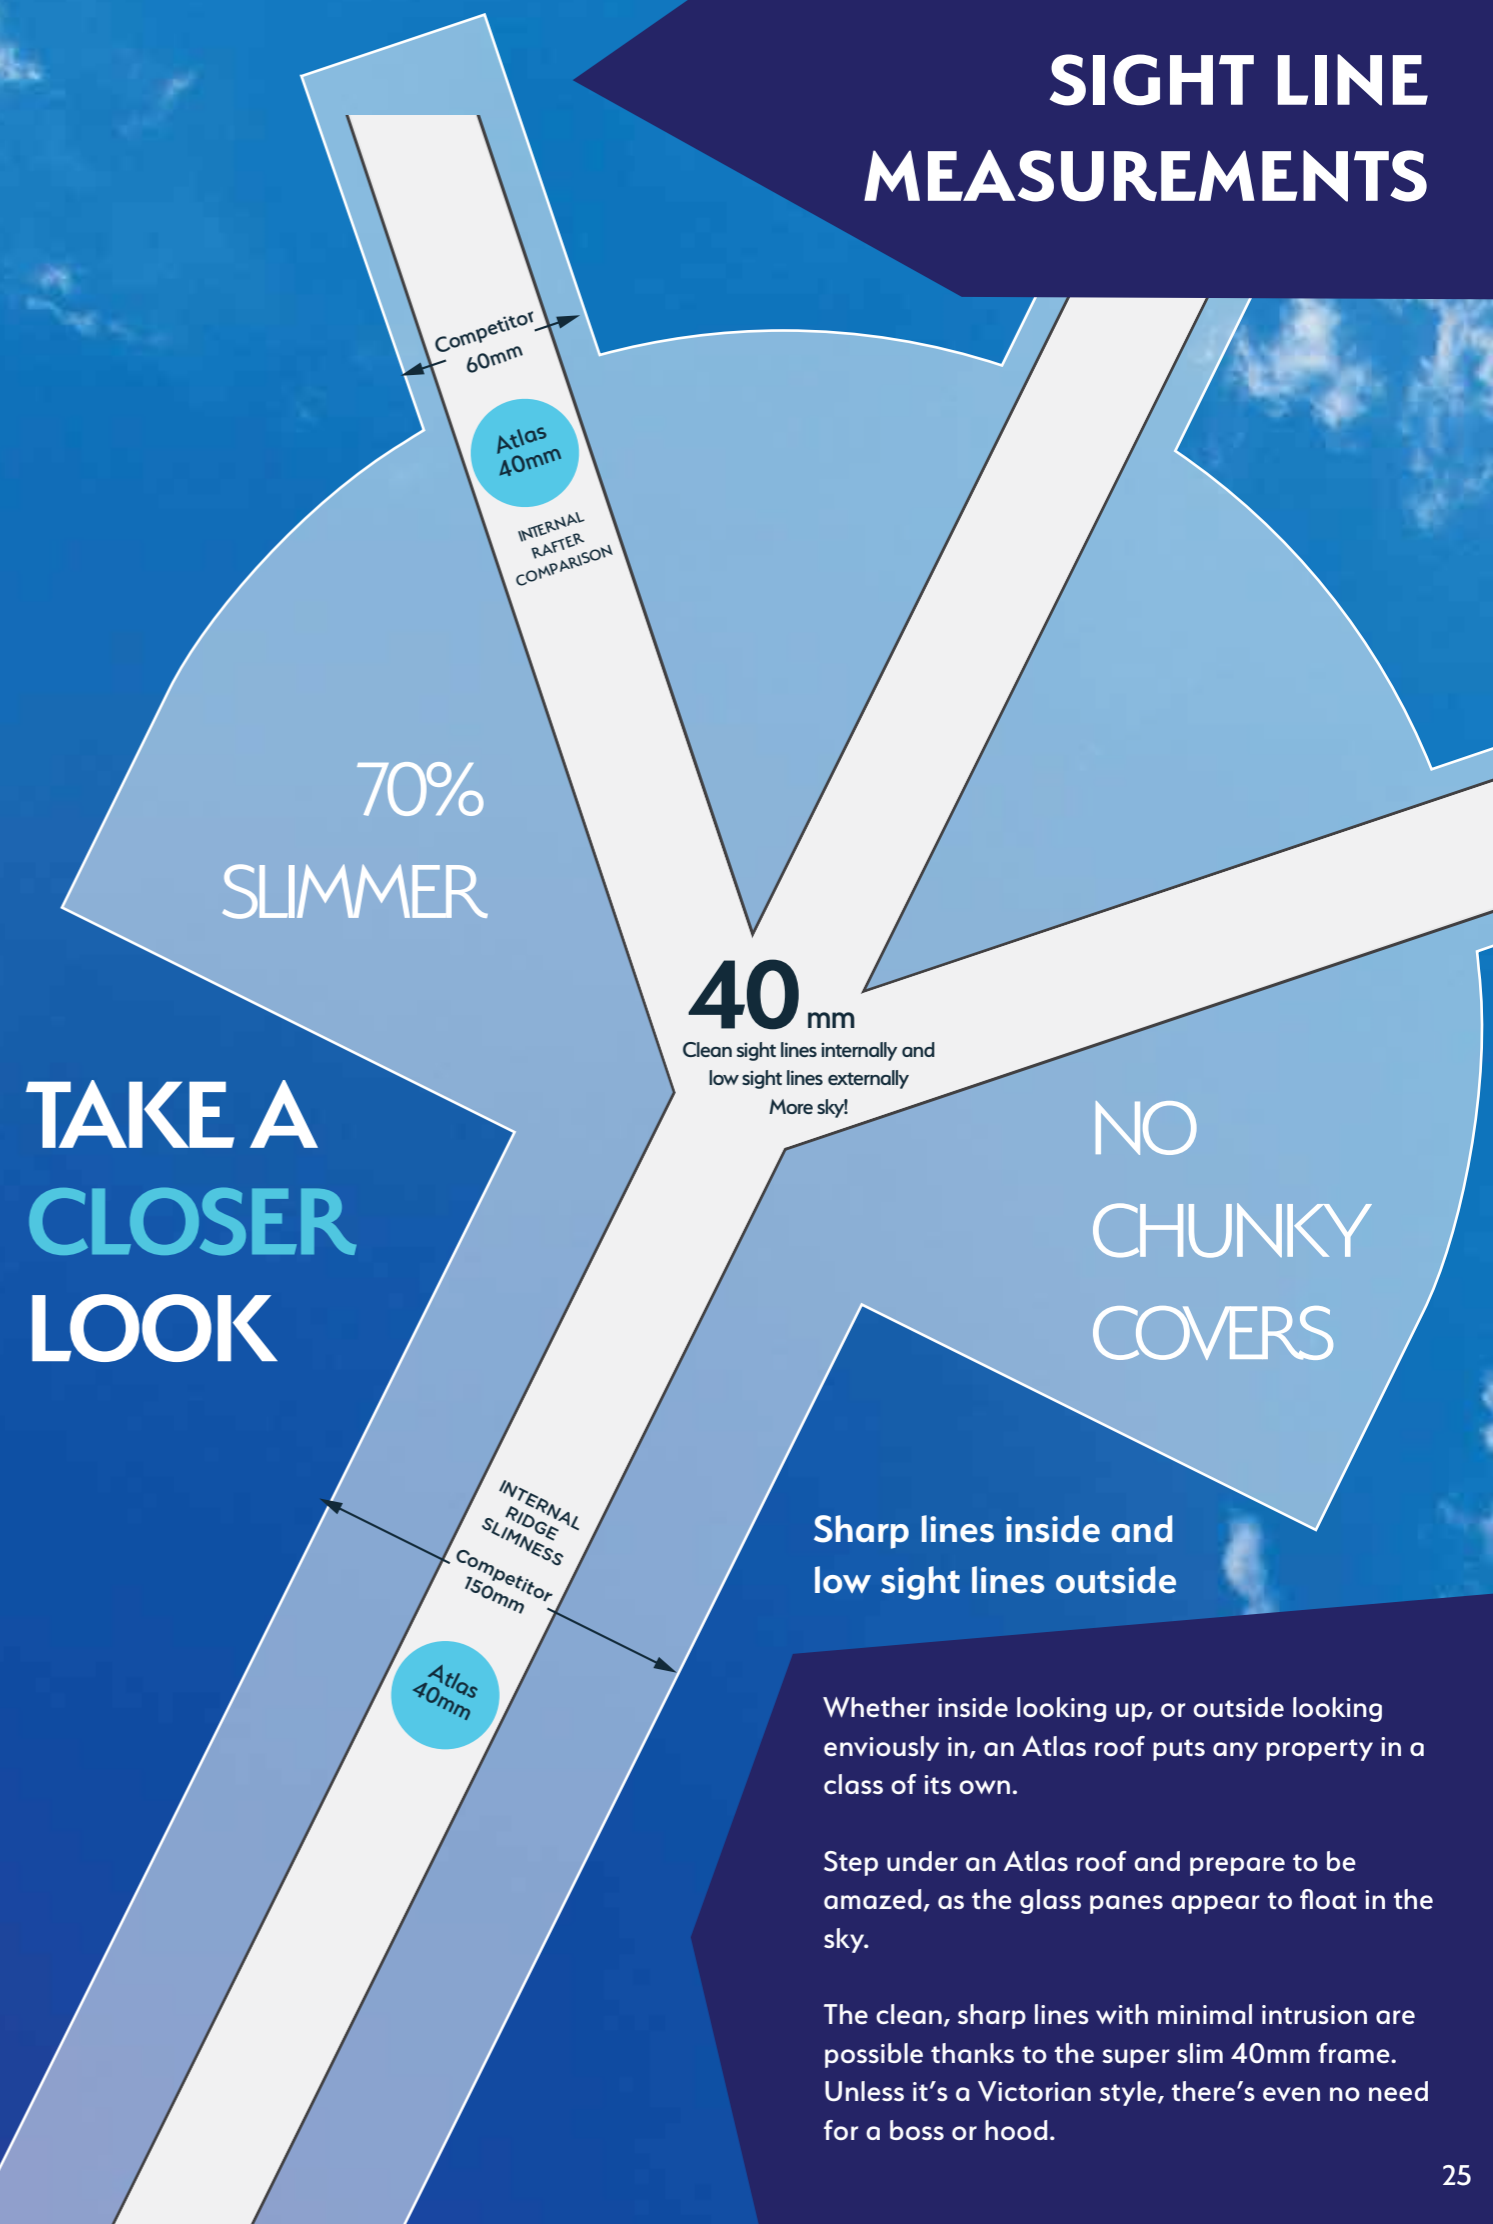

Quality Finish

By maintaining low, unobtrusive sight lines, we ensure that even a large glazed roof structure seamlessly blends into the plot without overwhelming the space.

All aluminium exterior coloured profiles are quality finished with powder coat paint, which is guaranteed to last. Dual coloured roofs are also available as the exterior colour can be easily changed to achieve the desired look.

LANTERN KERB DETAIL

SIGHT LINE MEASUREMENTS

TAKE A
CLOSER
LOOK

FLAT ROOFLIGHTS

Bringing style to homes nationwide. The Atlas Flat Rooflight is designed to fill extensions with natural light.

MINIMAL SIGHTLINES

The minimalistic contemporary external design with flush glazing gives a streamlined, modern appearance and is a stunning addition to any home extension.

ULTIMATE PERFORMANCE

Using only 1.0 W/m²K U-value 6-16-6 low e double glazing, the rooflight can achieve overall U-values of 1.2 W/m²K, outperforming many of its rivals.

ROOF SHAPES

Versatile and stylish, the design accommodates several roof shapes to suit any property.

CIRCULAR

Maximum size = 4800mm

CONTEMPORARY

Maximum size = 1500mm x 3000mm

SQUARE

Maximum size Contemporary Square lantern as per line drawing above = 2000mm x 2000mm. The Regular Square lantern can go up to larger sizes with additional rafters.