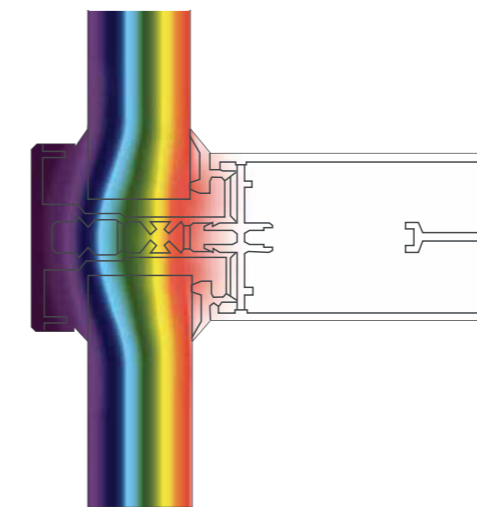

Additional glass options are available on request e.g. acoustic glass and privacy glass

Superior Thermal Performance

0.4° 2.6° 4.9° 7.2° 9.4° 11.7° 14.0° 16.3° 18.5° C

*Independent tests show that Atlas offers the best thermal and strength performance available in the UK domestic conservatory market.