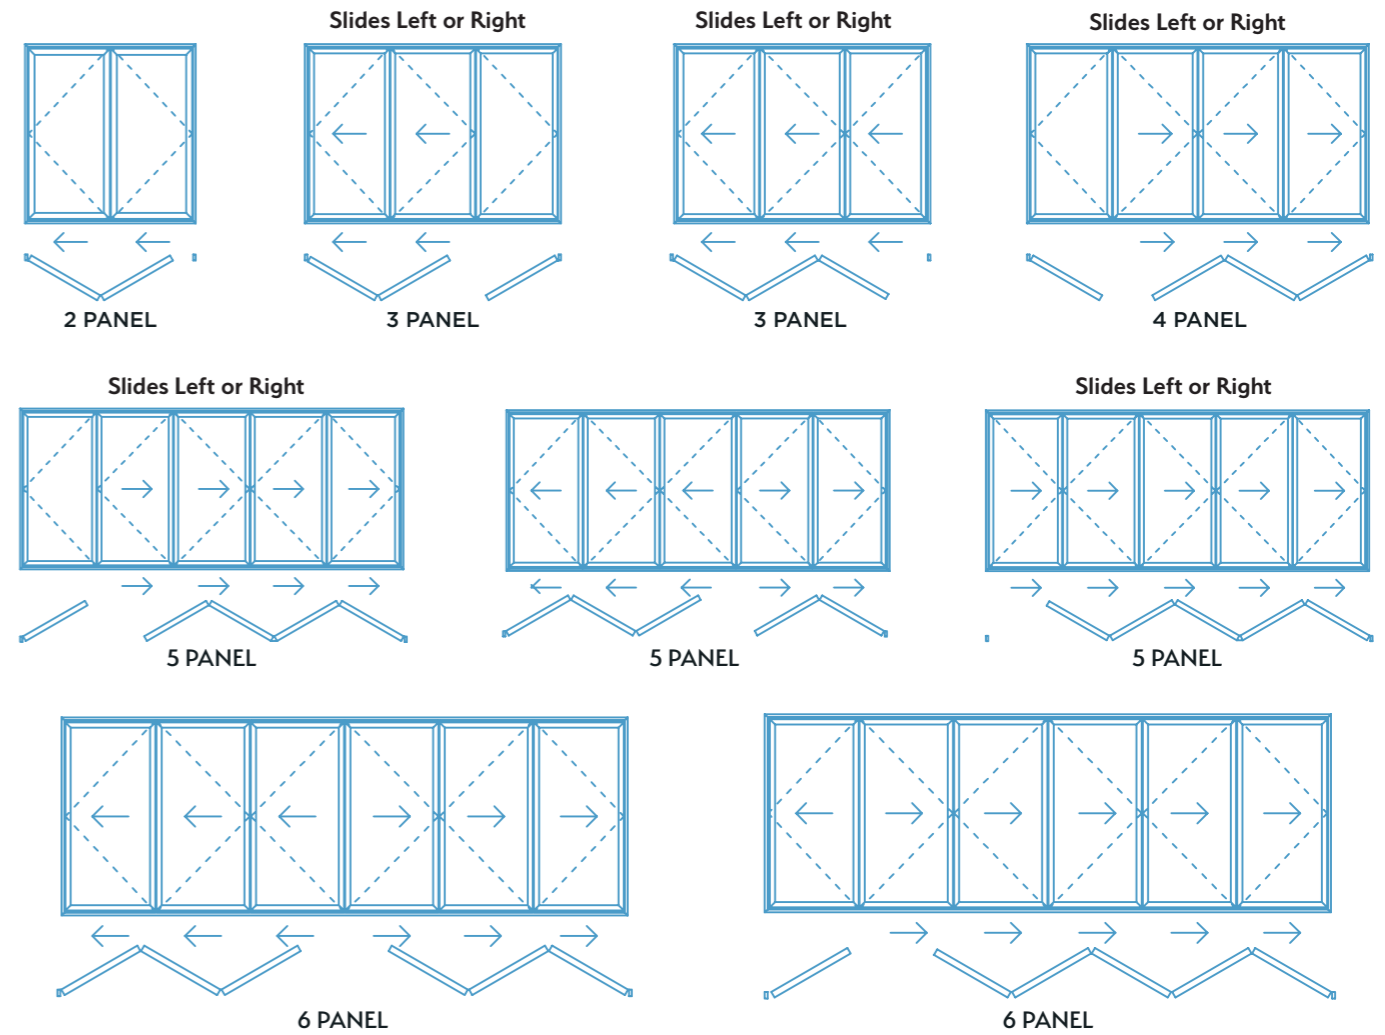

BI-FOLD DOOR MAX SIZES Max height 2.5m and max weight 100kg per leaf. Chart is for guidance and dependant on glass specifications.

Widths	1.5m	1.8m	2.3m	2.5m	3.0m	3.3m	3.6m	3.7m	3.9m	4.3m	4.9m	5.0m	5.4m	5.8m	6.0m	6.6m	7.3m	7.5m	7.8m	8.5m	
2 Door																					
3 Door																					
4 Door																					
5 Door																					
6 Door																					
7 Door																					

Narrow Opening
Optimum Opening
Wide Opening

FLUSH FITTING SASH TRICKLE VENT

MODEL DETAILS

Length - 430mm
Equivalent area as per BS 13141-1:2019 - 2214mm²
Slot Size - 16 x 410mm
In stock colours.