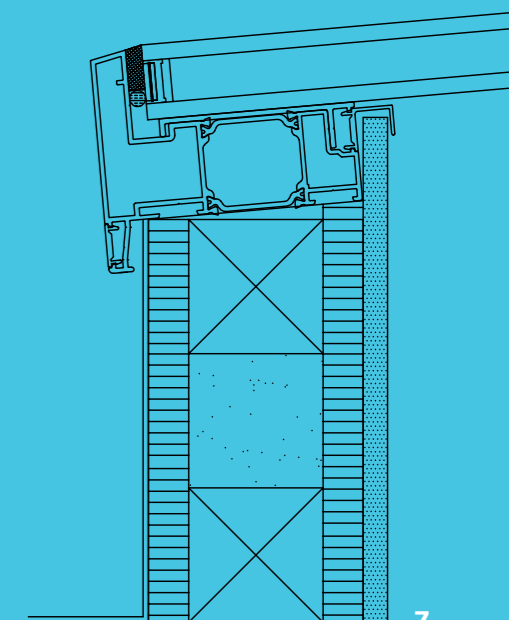

NO BARS MORE STARS

TECHNICAL SPECIFICATION

Colour Options

The flat roof is available in white, grey Ral 7016m, black Ral 9005m, grey on white and black on white. The colour finish on the aluminium rooflight is powder coated to a marine grade standard using up to date processes, this ensures a much tougher finish than conventional spray painting used on timber and PVCu, whilst all powder coated components are colour guaranteed for 25 years.

Available in white, grey, black, grey on white and black on white.

Available colours:

Low Maintenance

All Atlas rooflights come with a choice of blue or neutral solar controlled self cleaning glass, helping you to keep your flat rooflight looking cleaner for longer. Solar control and low e coatings with an argon filled cavity controls the amount of visible light, UV and heat that passes through the glass.

WHY ATLAS?

- Unrivalled design aesthetics
- Market leading thermal performance
- Wide choice of colours: white, grey, black or dual colours - grey outside, white inside or black outside, white inside
- All powder coated components are colour guaranteed for 25 years
- 10 year seal and easy clean coating warranty as standard
- Low e insulated toughened double glazed as standard
- Low maintenance, solar control glass options available
- Electrical opening rooflights available on request