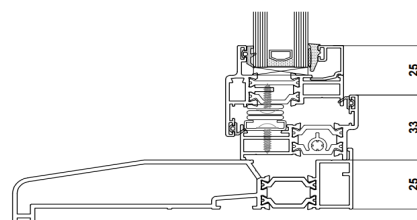

ATLAS

Aluminium

DATA SHEET

ATLAS HERITAGE 47 CASEMENT WINDOW

Casement Window

Heritage

Range	Smarts Heritage 47
Finish	Polyester powder coating to BS6496 (Marine Grade +60 microns)
Appearance	Square stepped frame, with stepped sash and square bead
Stock colours	White gloss, RAL 7016m, RAL 9005m and Ral 7016m on white
System glazing	Internally glazed sashes and externally glazed fixed frames as standard
Thermal break	Polyamide thermally broken profile
Gaskets	Low line gasket for slimmer sightlines
WER	down to B rating using suitable double glazed unit
U Value	down to 1.6 W/m ² k with double glazing
Locking system	Espag locking system from Smart (<i>peg stays not available</i>)
Security	PAS 24 upgrade available
Hinges	Friction hinges by Yale
Handles on sash	Espag locking handles by ERA in the bead
Frame Depth	47mm (<i>60mm available on fixed sidelight coupled to a Heritage 60 door</i>)
Typical sightline	58mm opening sash and outer frame (<i>dummy sashes are also available</i>)
Side Hung Max o/a width	600mm (up to 865mm using an egress hinge)
Side Hung Max o/a height	1400mm
Top Hung Max o/a width	1400mm (40kg max)
Top Hung Max o/a height	1400mm (40kg max)
Glazing sizes	28mm double glazed unit
Air Test	Class 4 600Pa
Water test	Class 7A 300Pa
Wind test	Class AE 2400Pa
Add ons	20mm and 42mm add on available
Cill sizes	85mm, 150mm, 190mm and 225mm
Astragal bar	25mm flat astragal bar
Trickle Vents	Trickle vents are fitted into a 42mm add on
Service	
Delivery	on dedicated Atlas vehicles